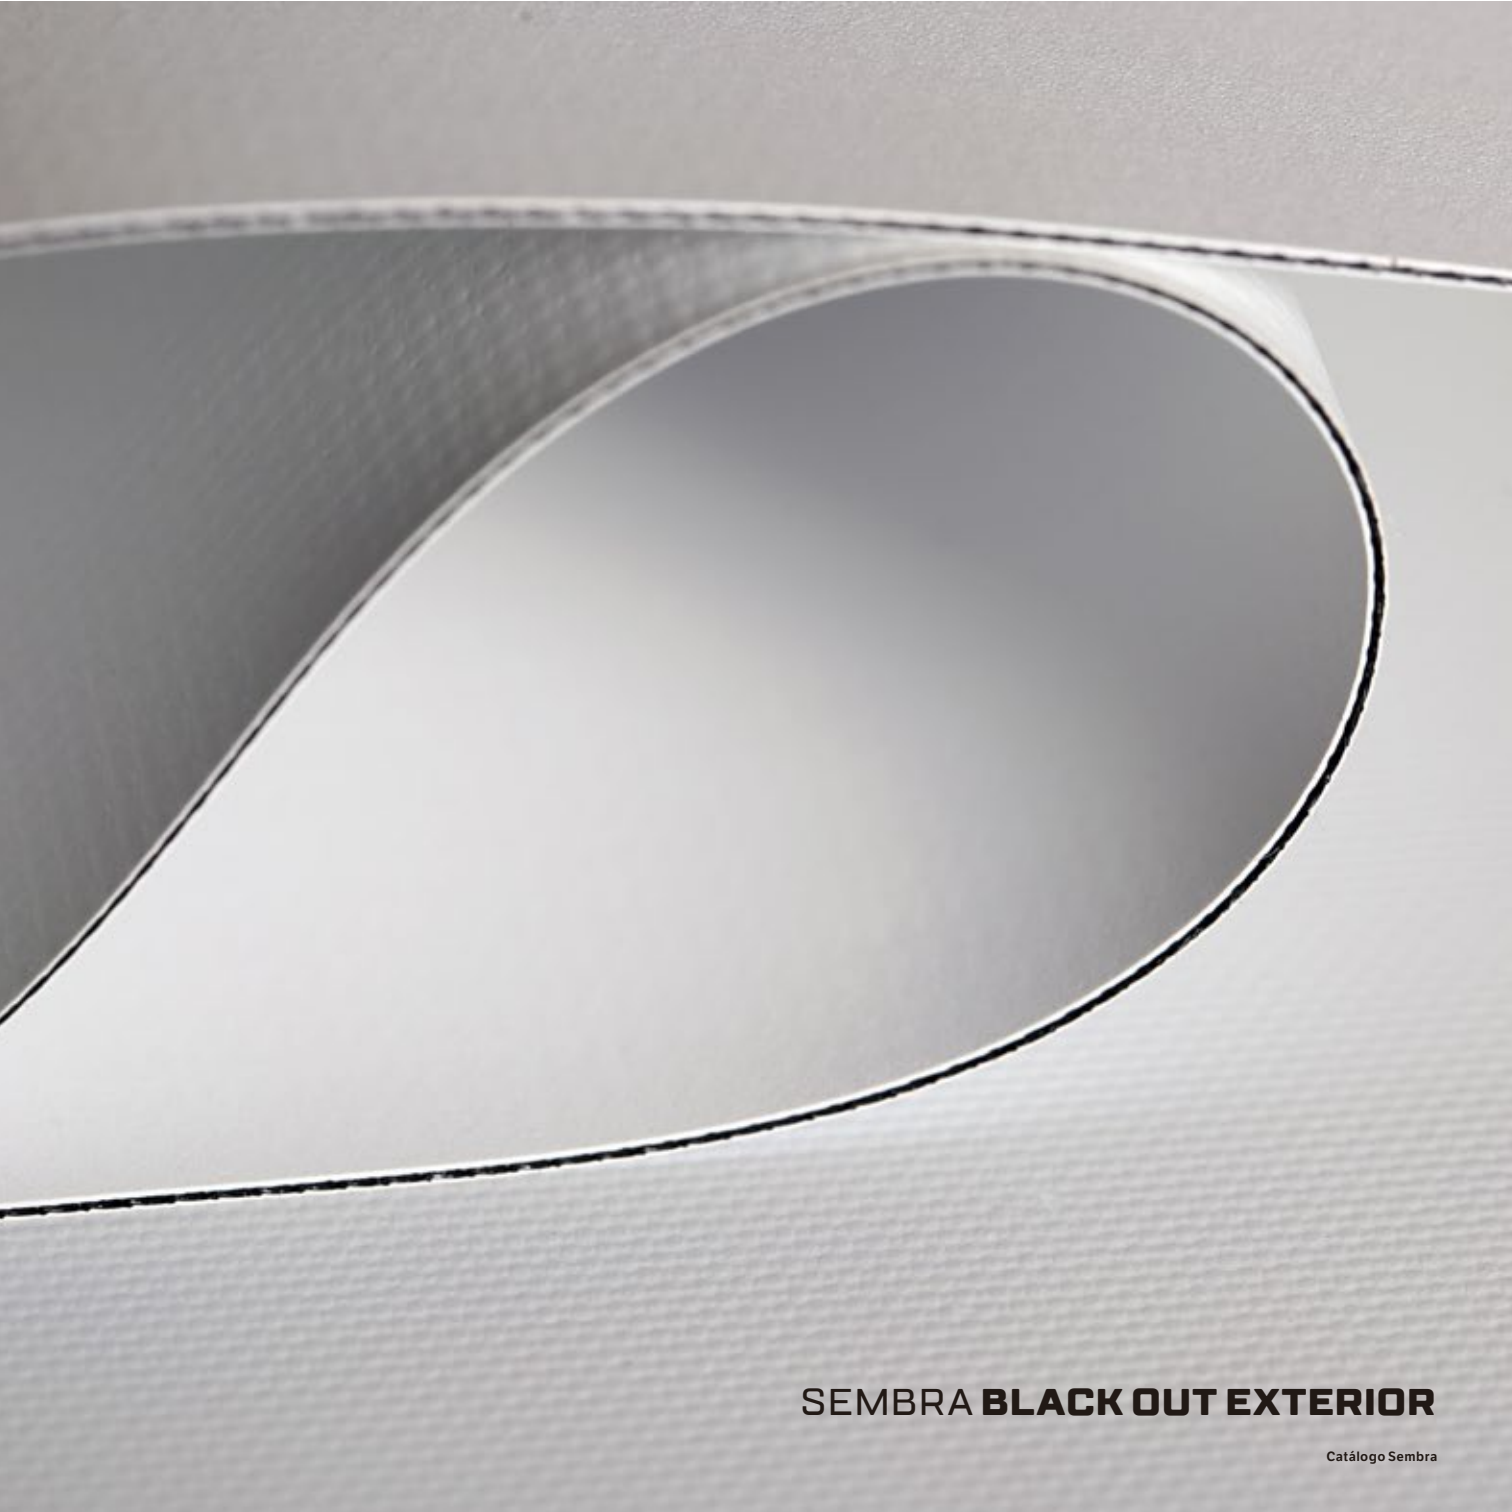

SEMBRA **BLACK OUT EXTERIOR**